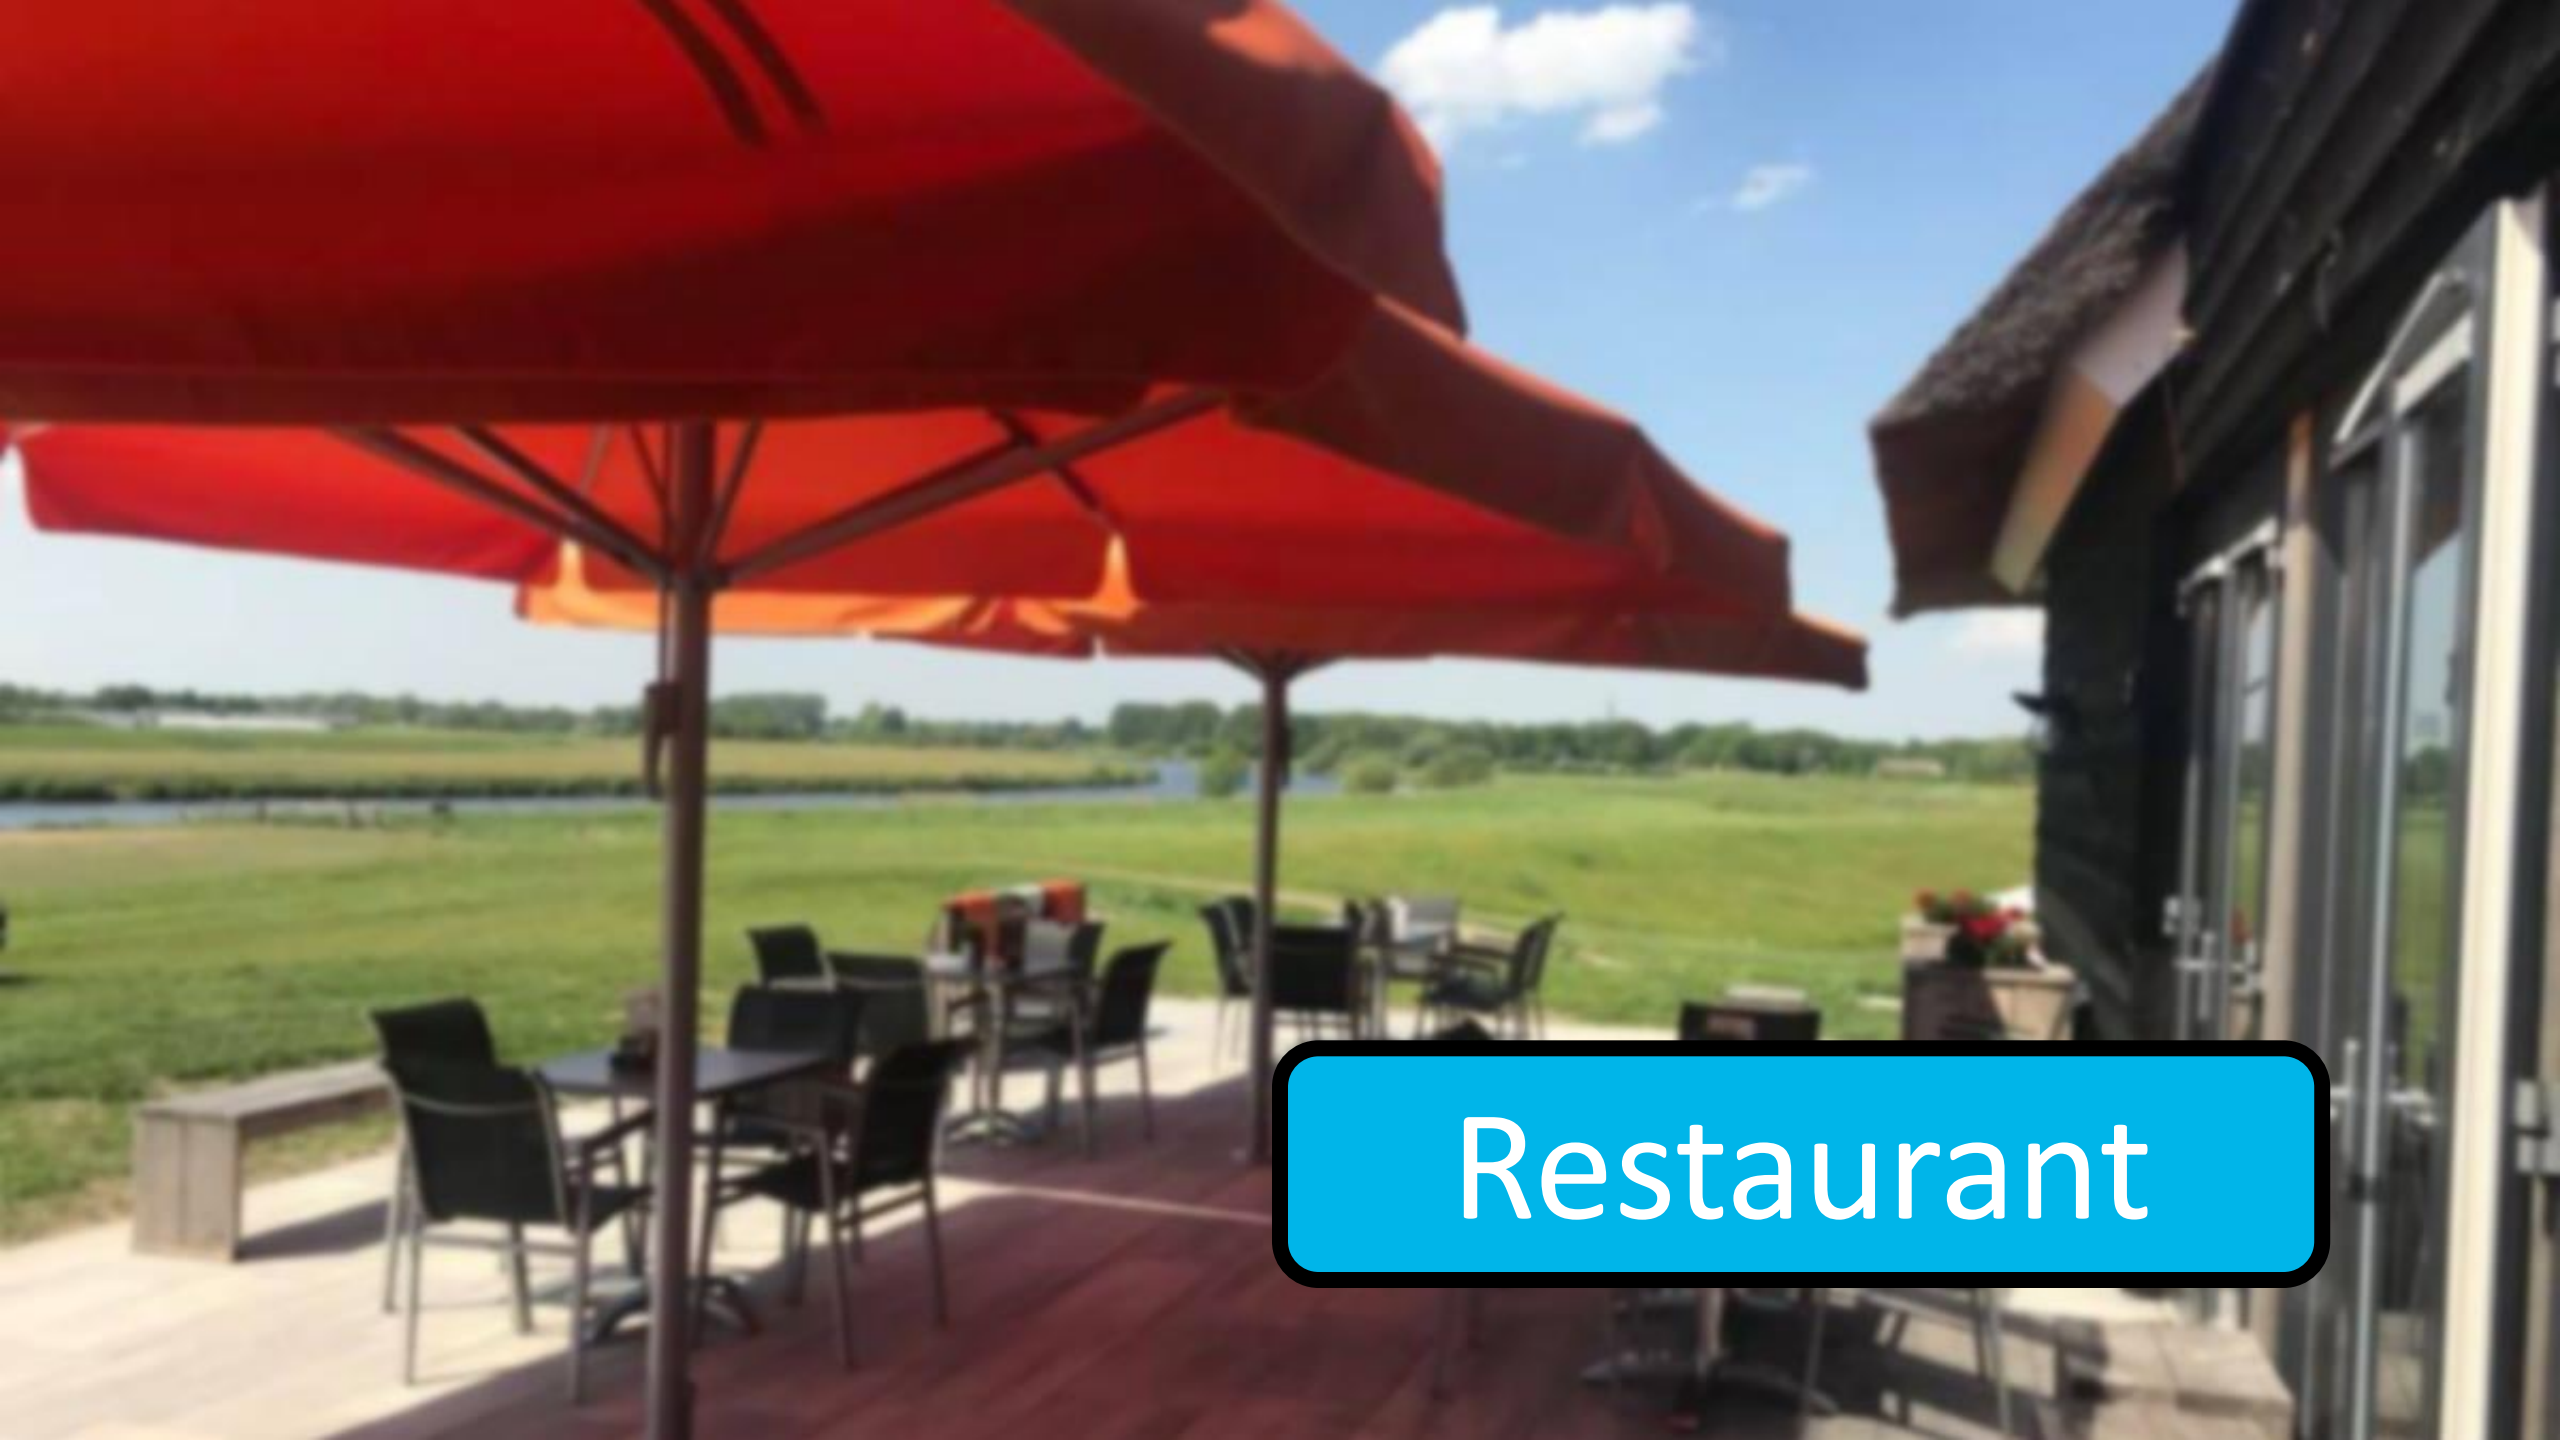

Restaurant